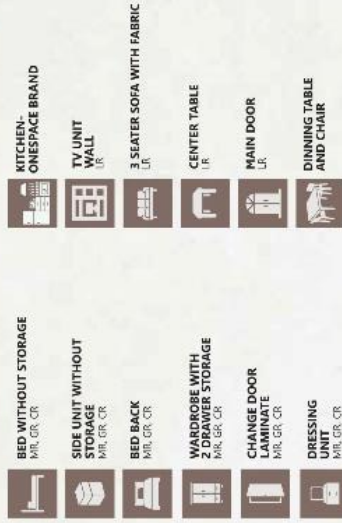

3BHK PACKAGE

BLUE PACKAGE

FURNITURE

FURNISHING

DECORATIVE

YELLOW PACKAGE

FURNITURE